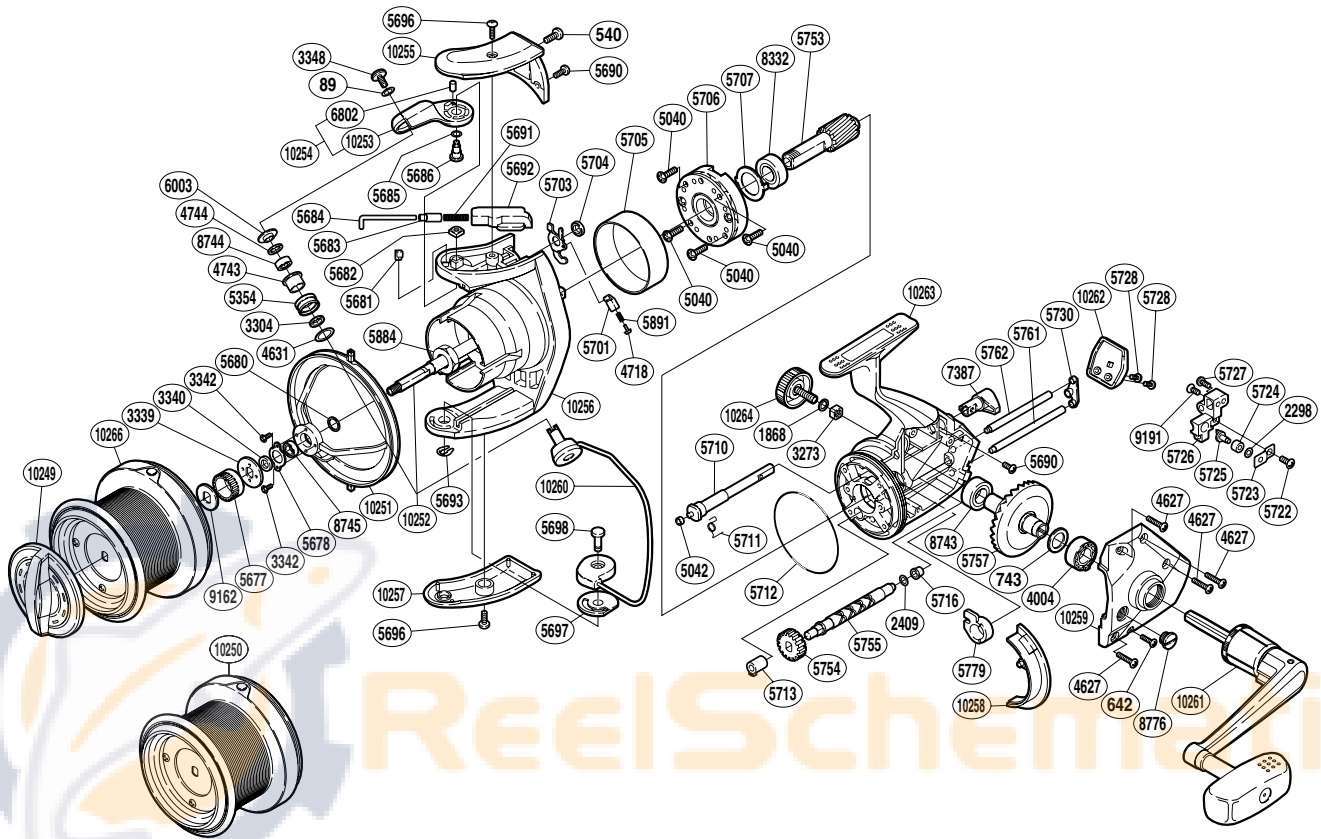

SHIMANO®

ULTEGRA A-RB

UL-12000XSA

(1SG878000G)

Part No.	Description	Part No.	Description	Part No.	Description
RD 0089	Lock Washer	RD 5691	Bail Spring	RD 5884	Rotor Nut
RD 0540	Screw	RD 5692	Bail Spring Guide B	RD 5891	Bail Trip Lever Spring
RD 0642	Screw	RD 5693	U Lock	RD 6003	Line Roller Washer
RD 0743	Washer	RD 5696	Screw	RD 6802	Bail Arm Bushing
RD 1868	Handle Lock Washer	RD 5697	Bail Hold Support Spacer	RD 7387	Anti-Reverse Lever
RD 2298	Spacer	RD 5698	Bail Hold Support Shaft	RD 8332	Ball Bearing
RD 2409	Spacer	RD 5701	Lever Spring Guide B	RD 8743	Ball Bearing
RD 3273	Handle Screw Lock	RD 5703	Bail Trip Lever	RD 8744	Ball Bearing
RD 3304	Bearing Spacer	RD 5704	Trip Lever Spacer	RD 8745	Ball Bearing
RD 3339	Spool Support B	RD 5705	Roller Clutch Ring	RD 8776	Oil Cap
RD 3340	Spacer	RD 5706	Roller Clutch Assembly	RD 9162	Spool Washer
RD 3342	Screw	RD 5707	Bearing Washer	RD 9191	Screw
RD 3348	Screw	RD 5710	Anti-Reverse Cam	RD10249	Drag Knob
RD 4004	Drive Gear Bushing	RD 5711	Anti-Reverse Cam Spring	RD10251	Line Safety Guard
RD 4627	Screw	RD 5712	O Ring	RD10252	Main Shaft
RD 4631	Spacer	RD 5713	Worm Bushing (front)	RD10253	Bail Arm
RD 4718	Lever Spring Guide A	RD 5716	Worm Bushing (rear)	RD10254	Bail Arm
RD 4743	Line Roller Bushing	RD 5722	Screw	RD10255	Bail Spring Cover
RD 4744	Roller Bearing Seal	RD 5723	Oscillating Pawl Cover	RD10256	Rotor
RD 5040	Screw	RD 5724	Oscillating Slider Bushing	RD10257	Bail Hold Support Guard
RD 5042	Anti-Reverse Cam Ring	RD 5725	Oscillating Pawl	RD10258	Side Cover Flange
RD 5354	Line Roller	RD 5726	Oscillating Slider	RD10259	Side Cover
RD 5677	Spool Support A	RD 5727	Screw	RD10260	Bail Assembly
RD 5678	Bearing Retainer	RD 5728	Screw	RD10261	Handle Assembly
RD 5680	Spacer	RD 5730	Worm Shaft Retainer Washer	RD10262	Rear Protector
RD 5681	Angle Controller	RD 5753	Pinion Gear	RD10263	Body
RD 5682	Bail Arm Nut	RD 5754	Idle Gear	RD10264	Handle Screw Cap
RD 5683	Bail Spring Guide A Support	RD 5755	Worm Shaft	RD10266	Spool Assembly
RD 5684	Bail Spring Guide A	RD 5757	Drive Gear		
RD 5685	Spacer	RD 5761	Oscillating Guide (long)		
RD 5686	Bail Arm Shaft	RD 5762	Oscillating Guide (short)		
RD 5690	Screw	RD 5779	Bushing	RD10250	Spare Spool Assembly